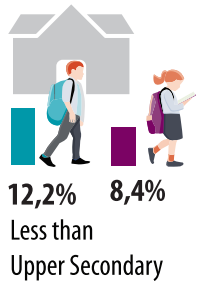

Young Adults and Education

Educational Attainment Level Age 25-34

Most popular fields of study of tertiary education graduates Age 25-34 | At least University graduates